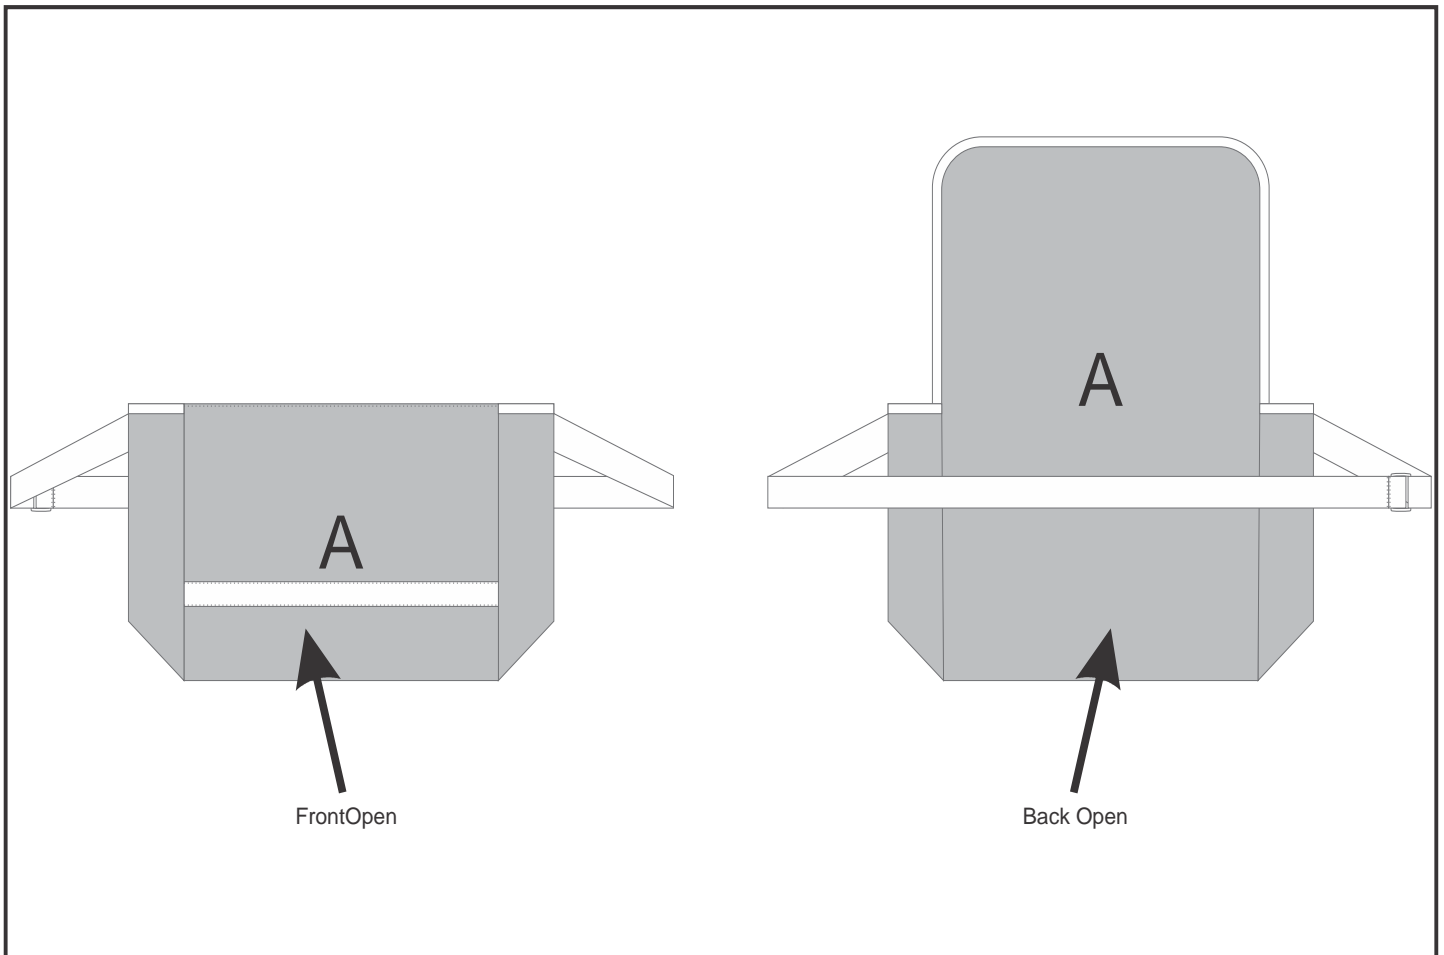

BC-HP-94-G

Hoppla Cederberg Conference Bag

Need to know:

- Includes 1-Position Sublimation (setup fees apply)
- Please Note: We cannot guarantee 100% logo Alignment on all Brandable Panels.

Branding Options:

Position	Branding Method (Branding Code)	No. of Colours	Dimension
A	Custom Sublimation A (CPSUB-A)	Full Colour	660mm wide x 1001mm high